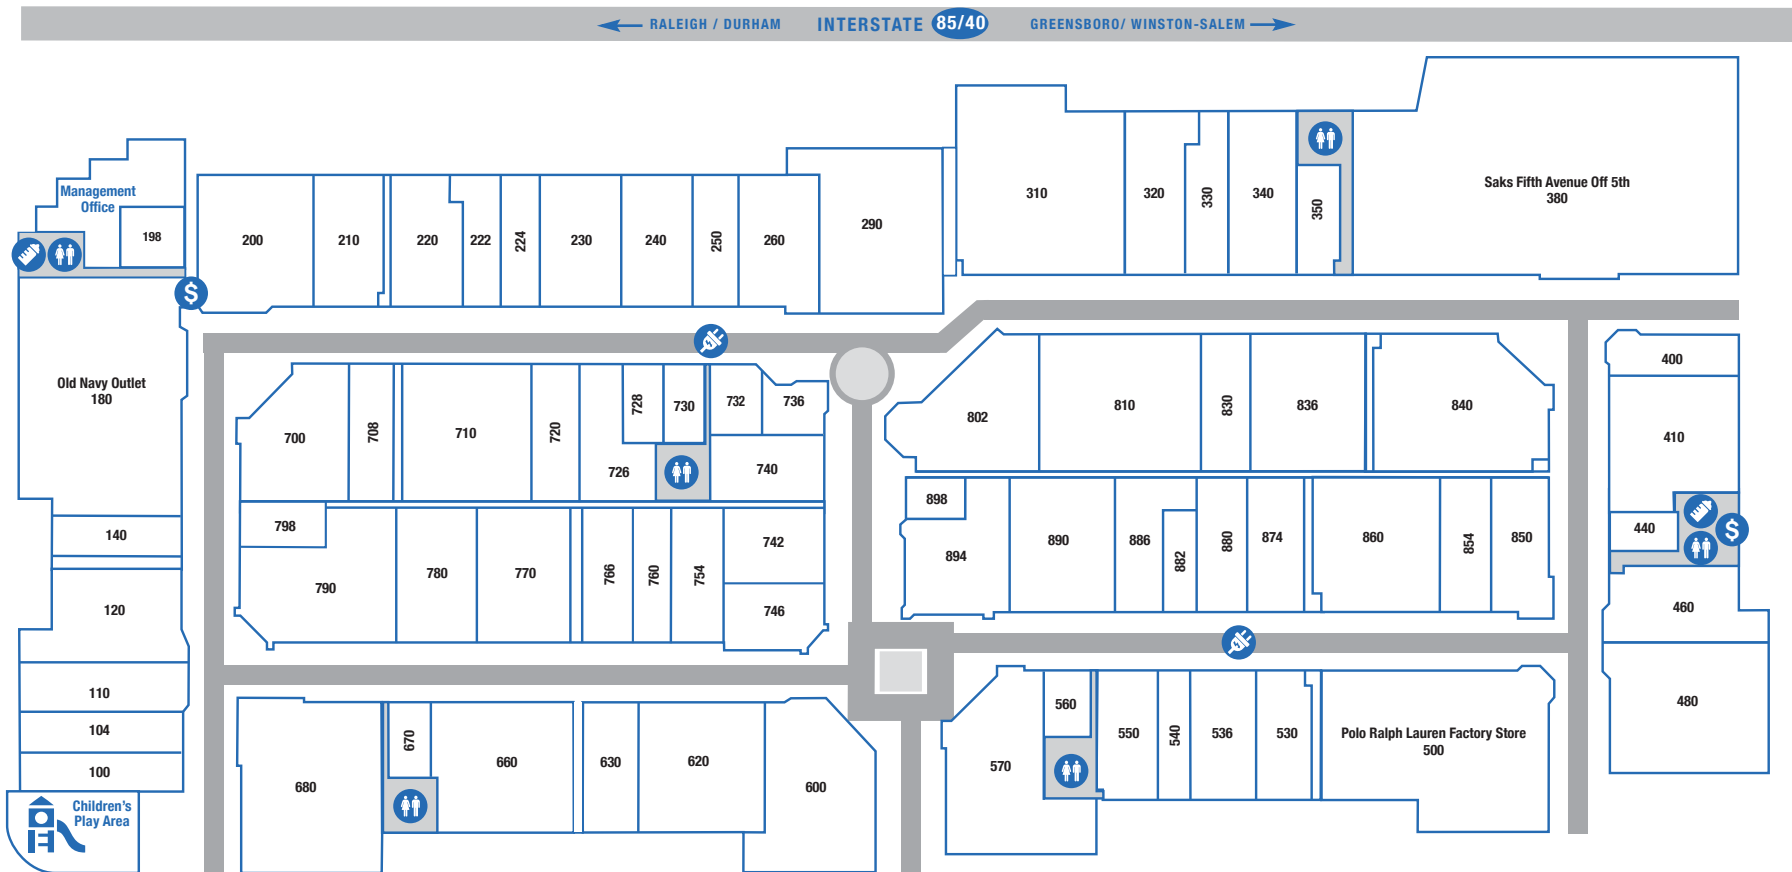

# CENTER MAP

Restrooms

Mothers' Room

ATM

Charging Station

**ACCESSORIES & JEWELRY**

110	Aerie	(919) 568-4203
836	American Eagle Outfitters	(919) 304-0560
780	Ann Taylor Factory Store	(919) 304-2572
670	Claire's	(919) 563-0139
894	Coach	(919) 304-1291
710	Columbia Factory Store	(919) 563-2962
630	Crocs	(984) 201-6164
830	Francesca's	(984) 203-3001
410	Guess Factory Store	(919) 563-2344
890	J.Crew   Crewcuts Factory	(919) 304-2834
736	Jared Vault	(919) 563-2471
760	Johnston & Murphy	(919) 563-2826
726	Kate Spade New York	(919) 304-0099
746	Kay Jewelers Outlet	(919) 304-1650
440	Lids	(984) 290-1051
802	Michael Kors	(919) 304-2360
330	Oakley	(919) 304-2440
180	Old Navy Outlet	(919) 304-0653
860	Palmetto Moon	(984) 983-7282
732	Pandora	(336) 738-3334
500	Polo Ralph Lauren	(919) 304-2121
200	Puma Outlet	(984) 426-1121
380	Saks OFF 5TH	(919) 563-6006
766	Samsonite Factory Outlet	(919) 563-1518
250	Simply Southern	(919) 304-0973
560	Sunglass Hut	(919) 563-0098
898	Sunglass Hut	(919) 304-1118
220	Tory Burch	(919) 563-0079
740	Vera Bradley	(919) 568-0707

330	Oakley	(919) 304-2440
180	Old Navy Outlet	(919) 304-0653
860	Palmetto Moon	(984) 983-7282
500	Polo Ralph Lauren	(919) 304-2121
200	Puma Outlet	(984) 426-1121
770	Rue21	(919) 304-3111
380	Saks OFF 5TH	(919) 563-6006
250	Simply Southern	(919) 304-0973
240	Skechers	(919) 304-1671
460	Talbots Outlet	(919) 563-0160
570	Tommy Hilfiger	(919) 304-2600
220	Tory Burch	(919) 563-0079
810	Under Armour	(919) 241-5894
224	Uniform Destination	(919) 563-1320
700	Vans Outlet	(919) 304-0226
210	Vineyard Vines	(919) 563-2804